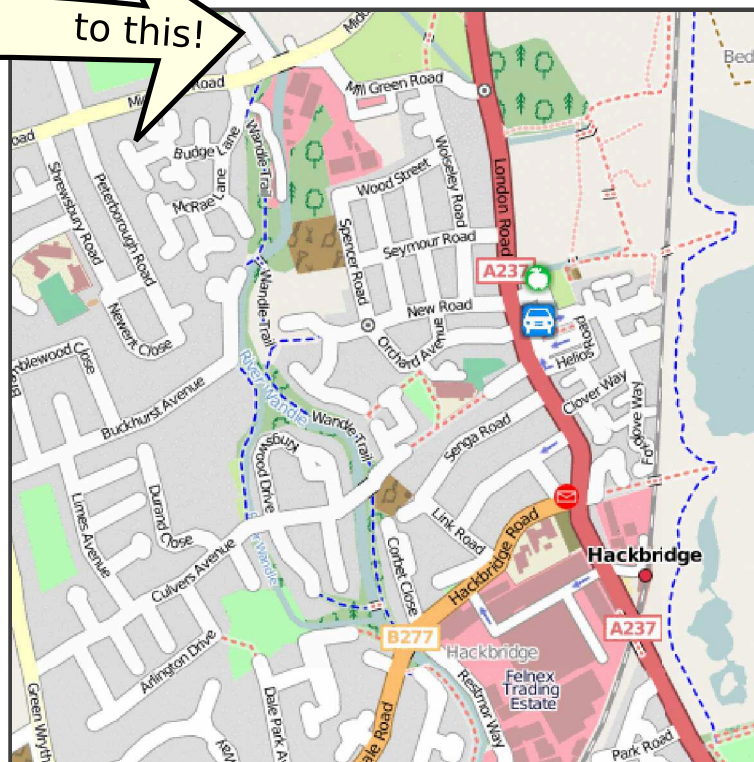

come and help put

Worcester park on the map

Worcester Park Library, Sat 24th May
Out & about from 11am - 5pm

Join the OpenStreetMap community in adding street names, libraries, pubs, playgrounds, parks, allotments, cinemas and other details to our map of Worcester Park!

With your help we are going to complete the Worcester Park area,

so the map goes from

this

to this!

why don't you just use Google?

You can't actually re-use, change or publish a lot of existing maps without violating copyright, so you're stuck with Google's or A-Z's boring view designed for motorists. It can cost a lot of money!

so how will it work?

Just turn up! We'll run workshops at 11am and 2pm for newcomers, and experienced mappers will be around to help you hit the streets and gather some data.

Worcester Park Library - Stone Place, Windsor Road, Worcester Park, KT4 8ES