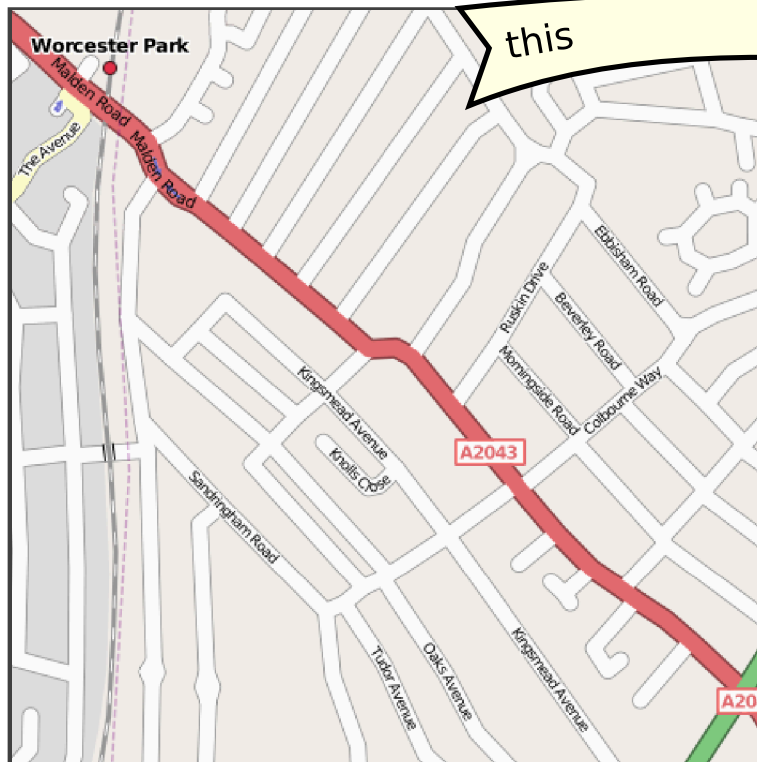

come and help put

Worcester park on the map

Worcester Park Library, Sat 24th May
Out & about from 11am - 5pm

Join the OpenStreetMap community in adding street names, libraries, pubs, playgrounds, parks, allotments, cinemas and other details to our map of Worcester Park!

With your help we are going to complete the Worcester Park area,

so the map goes from

this

to this!

why don't you just use Google?

You can't actually re-use, change or publish a lot of existing maps without violating copyright, so you're stuck with Google's or A-Z's boring view designed for motorists. It can cost a lot of money!

so how will it work?

Just turn up! We'll run workshops at 11am and 2pm for newcomers, and experienced mappers will be around to help you hit the streets and gather some data.

Worcester Park Library - Stone Place, Windsor Road, Worcester Park, KT4 8ES