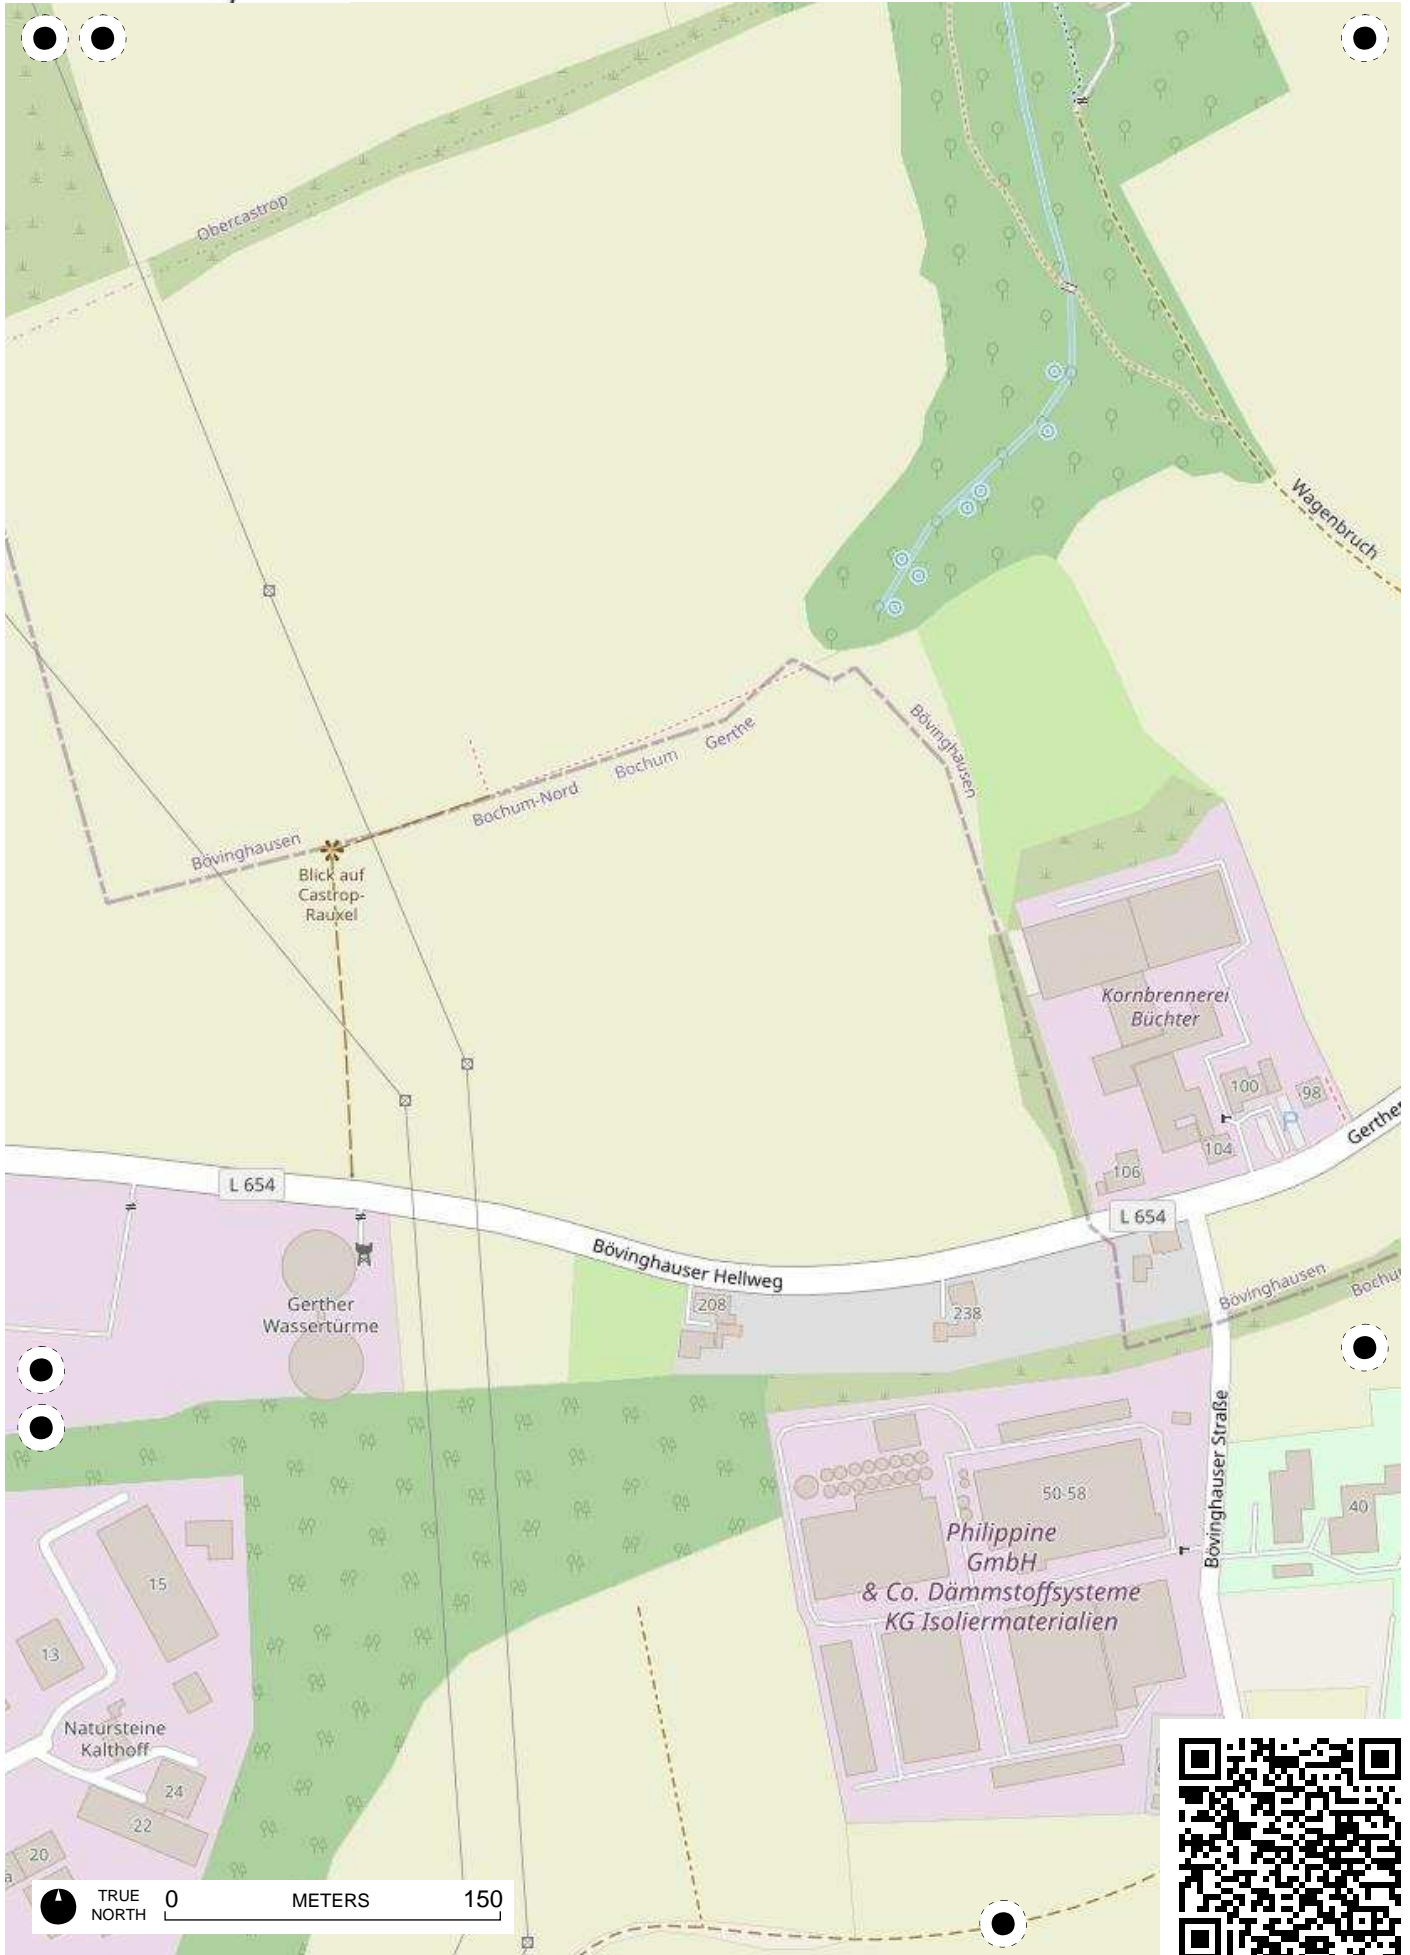

Stadtteil-
Historiker GLS Treuhand in Bochum

100 Jahre Radfahren in Bochum

Radweg-Kartierung 2020

OpenStreetMap
Community Bochum

BOCHUM

GERTHE

TRUE NORTH 0 METERS 150

TRUE NORTH 0 METERS 150

TRUE NORTH 0 150 METERS

TRUE NORTH 0 METERS 150

TRUE NORTH 0 METERS 150

TRUE NORTH 0 METERS 150

TRUE NORTH 0 METERS 150