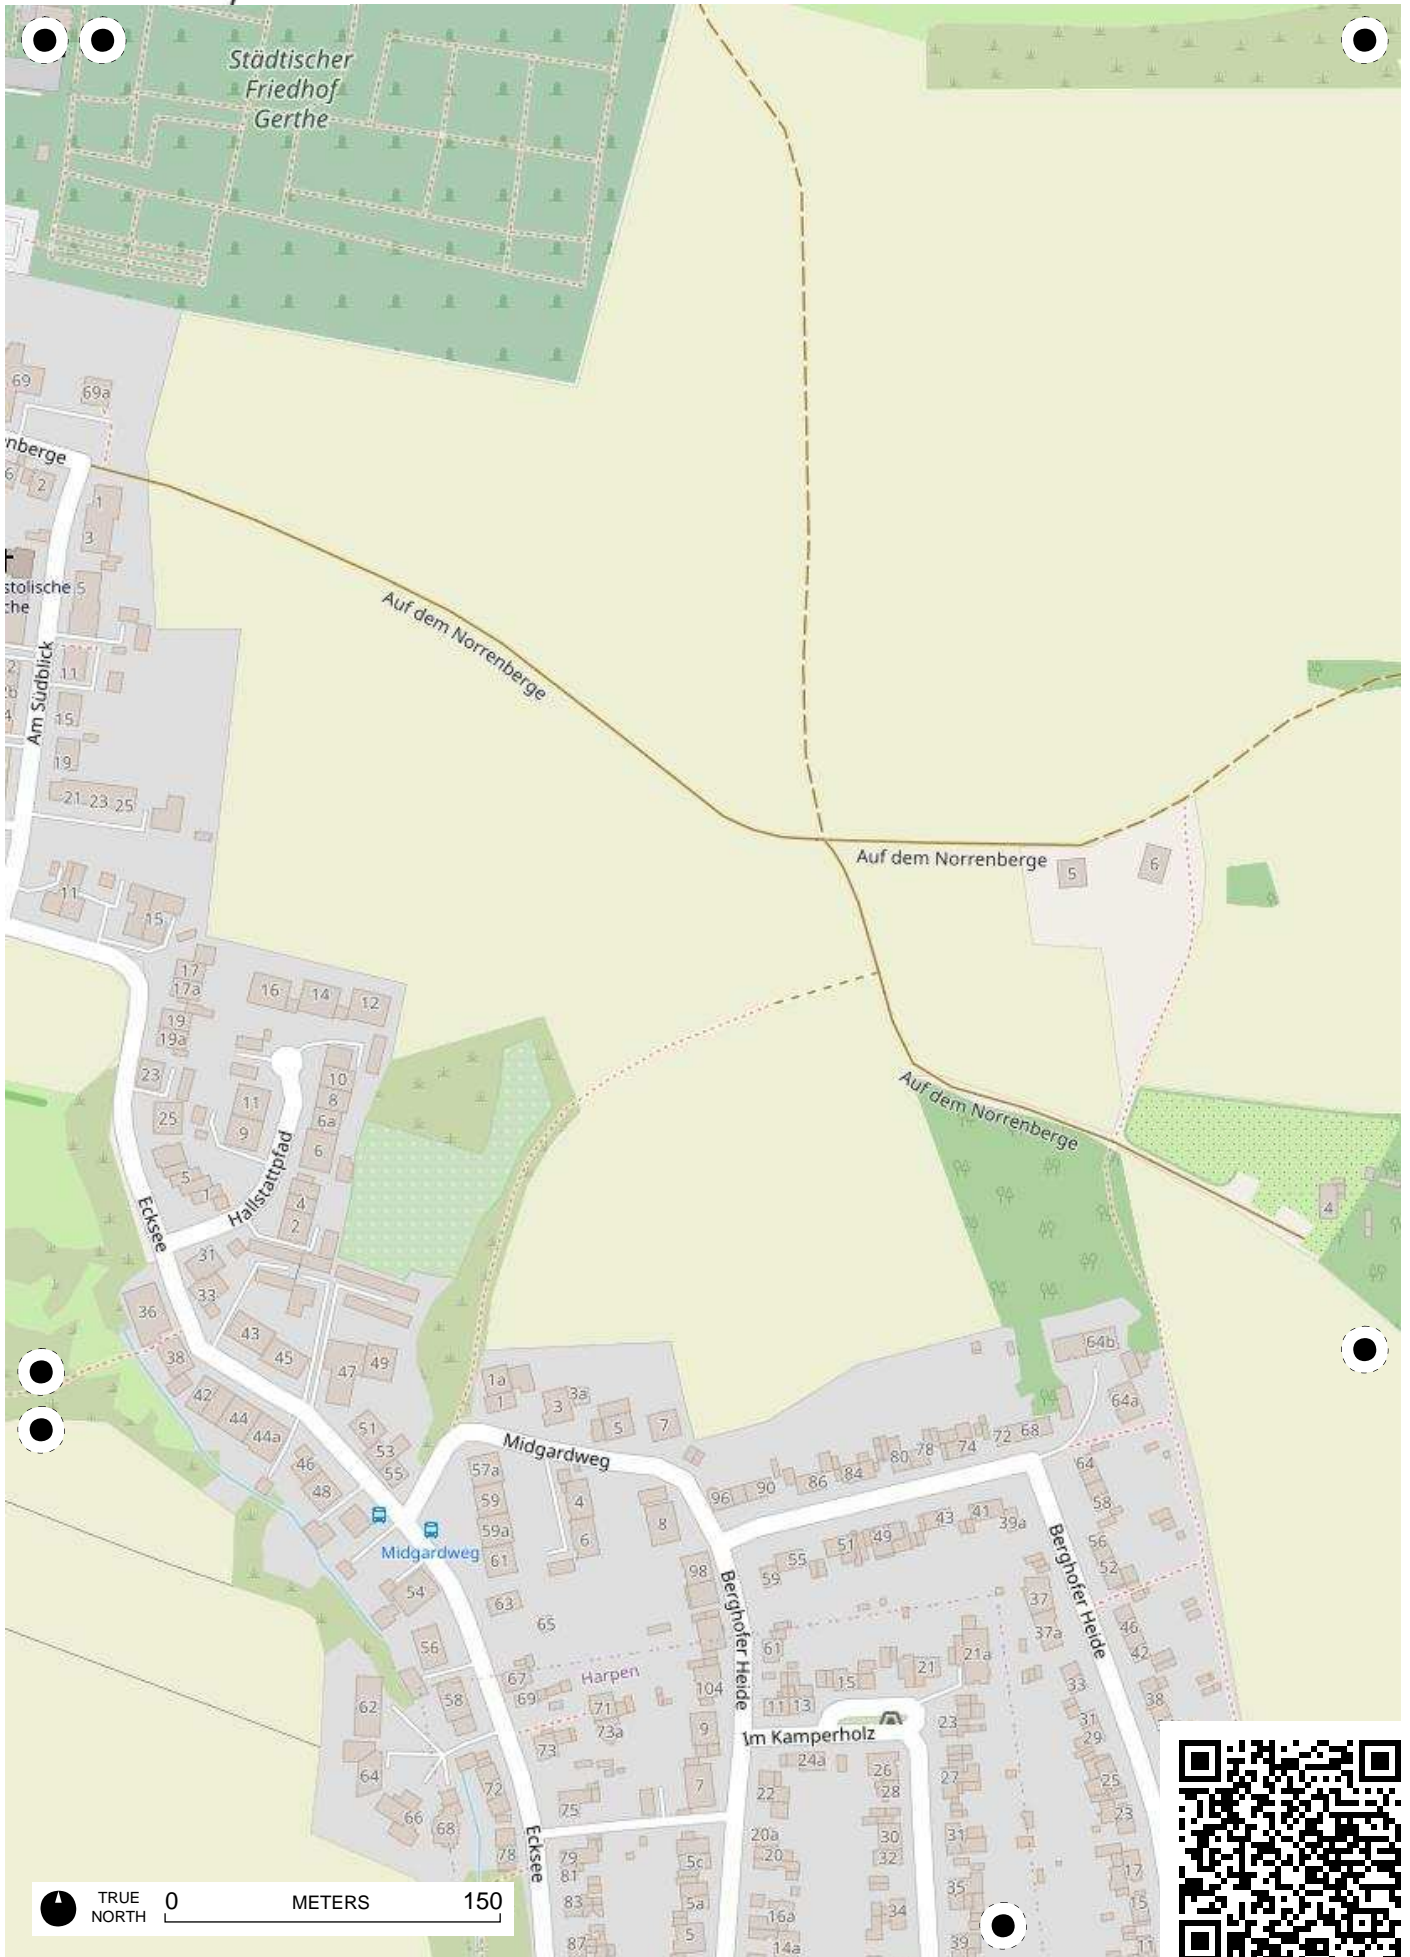

Stadtteil-
Historiker GLS Treuhand in Bochum

100 Jahre Radfahren in Bochum

Radweg-Kartierung 2020

OpenStreetMap
Community Bochum

BOCHUM

GERTHE

TRUE NORTH 0 METERS 150

TRUE NORTH 0 METERS 150

TRUE NORTH 0 150 METERS

TRUE NORTH 0 METERS 150

TRUE NORTH 0 METERS 150

TRUE NORTH 0 METERS 150

TRUE NORTH 0 METERS 150