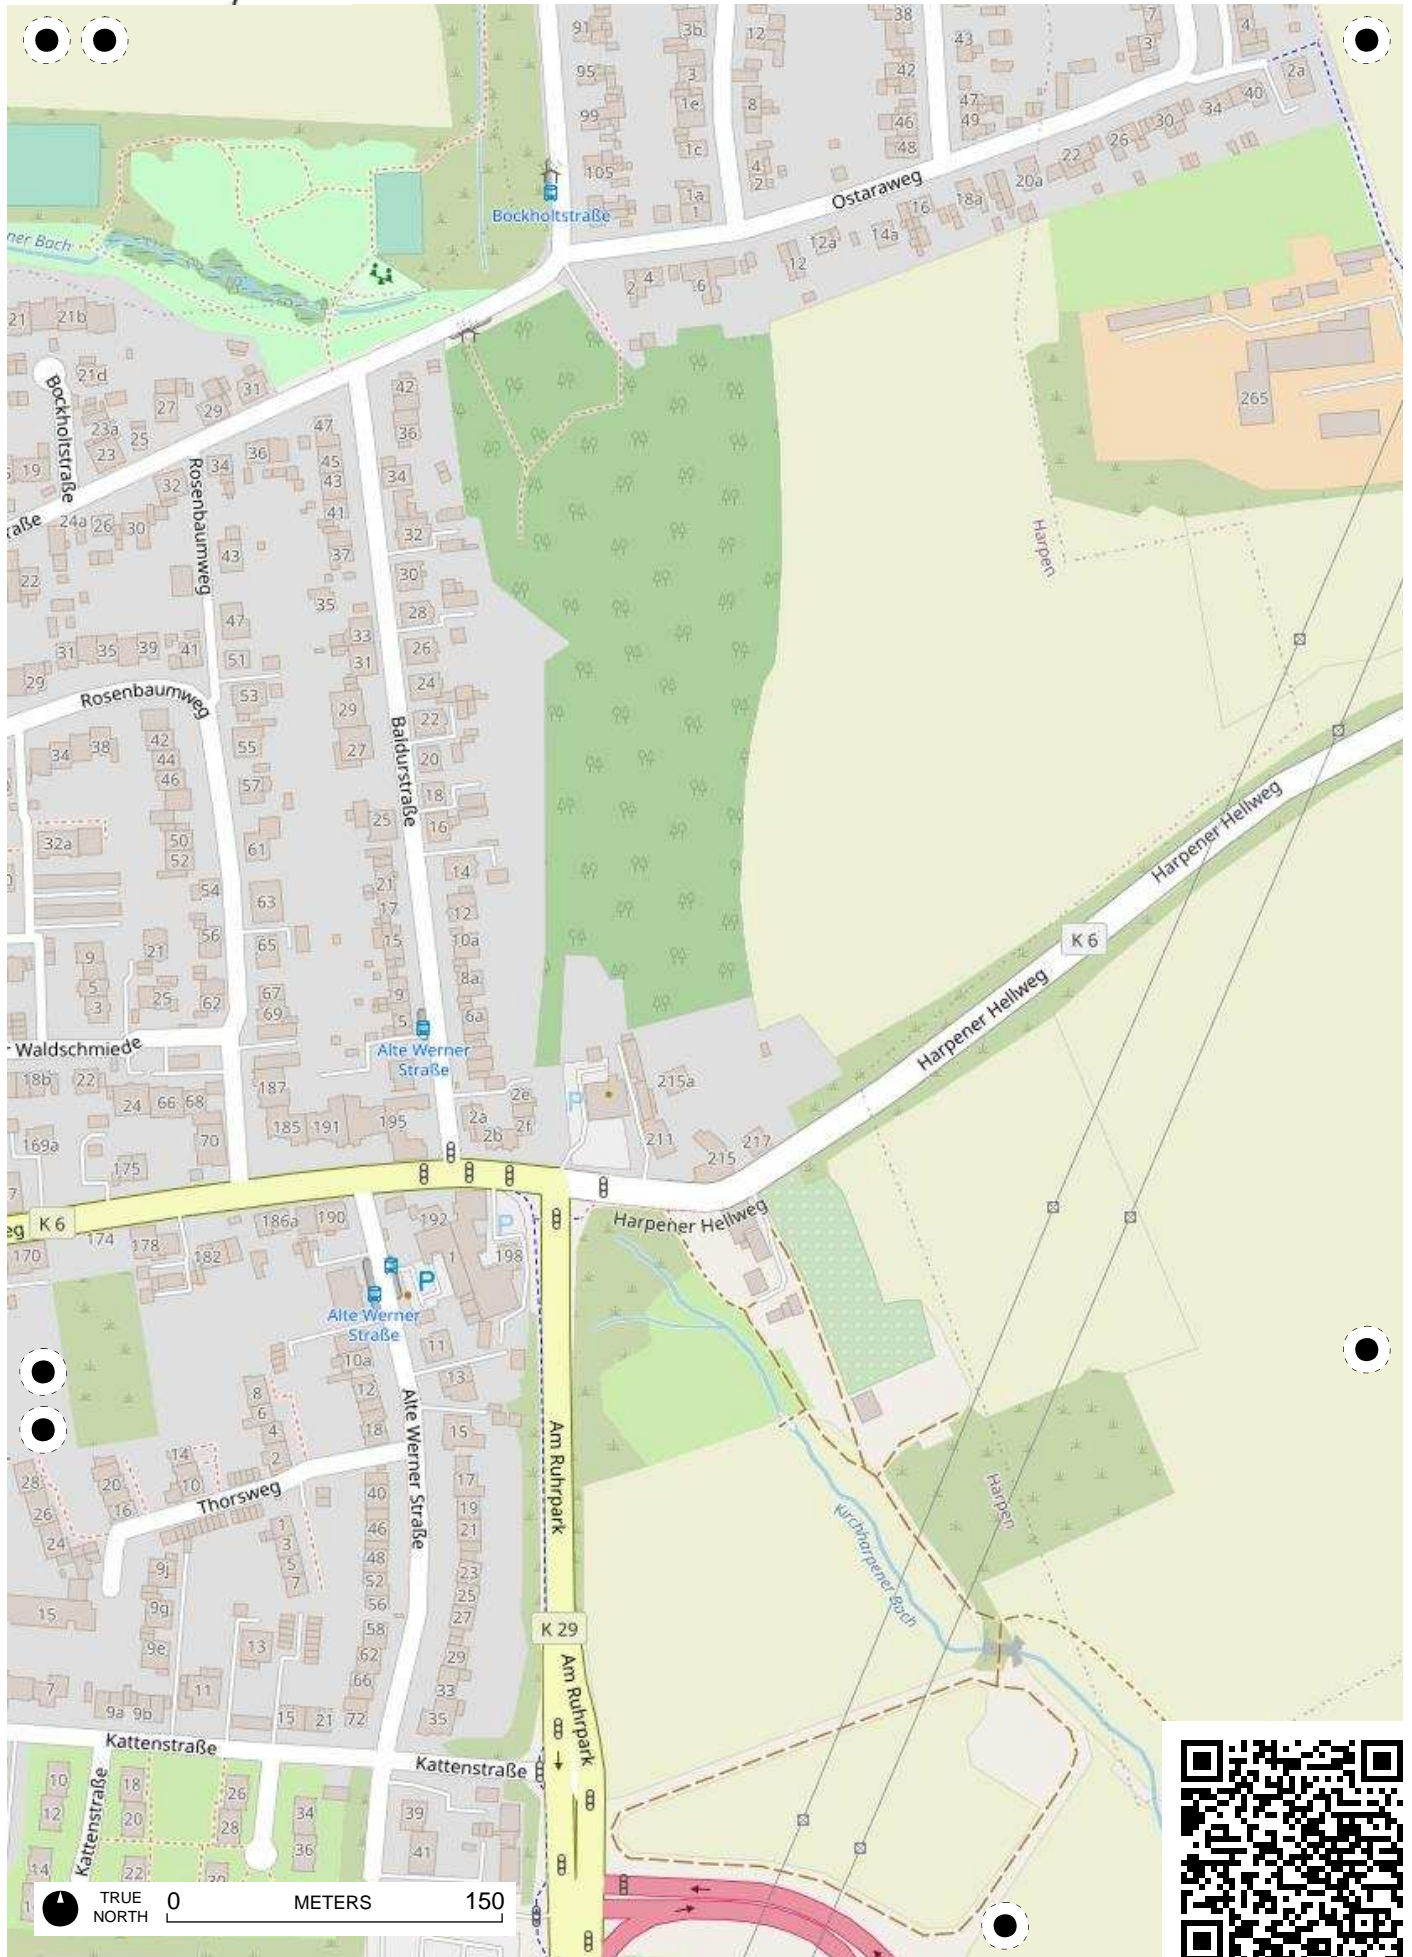

Stadtteil-
Historiker GLS Treuhand in Bochum

100 Jahre Radfahren in Bochum

Radweg-Kartierung 2020

OpenStreetMap
Community Bochum

BOCHUM

GERTHE

TRUE NORTH 0 METERS 150

TRUE NORTH 0 METERS 150

TRUE NORTH 0 150 METERS

TRUE NORTH 0 METERS 150

TRUE NORTH 0 METERS 150

TRUE NORTH 0 METERS 150

TRUE NORTH 0 METERS 150