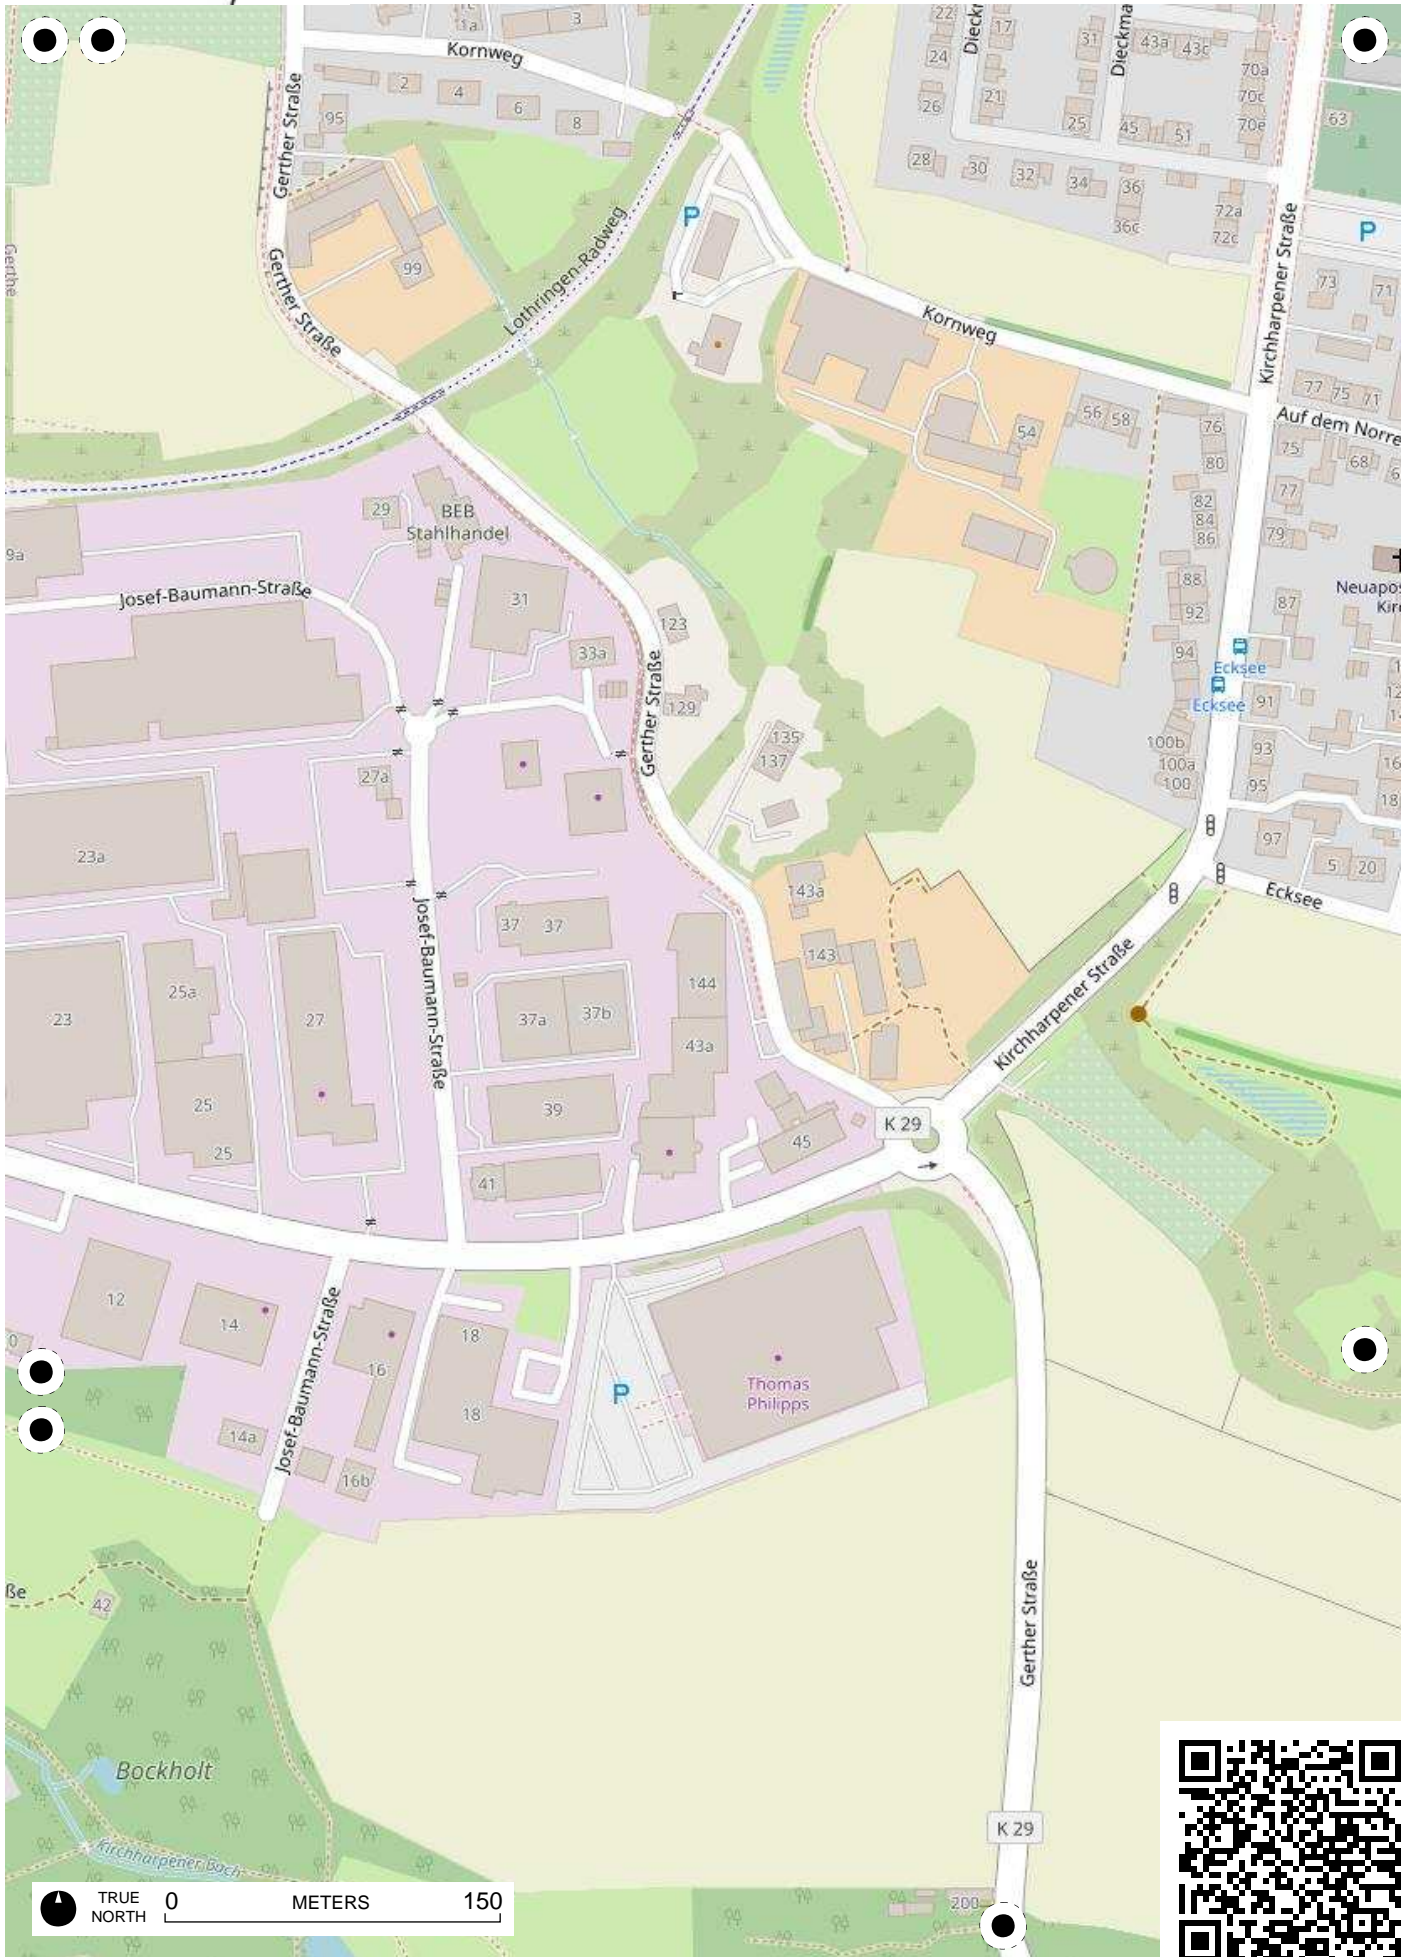

Stadtteil-
Historiker GLS Treuhand in Bochum

100 Jahre Radfahren in Bochum

Radweg-Kartierung 2020

OpenStreetMap
Community Bochum

BOCHUM

GERTHE

TRUE NORTH 0 METERS 150

TRUE NORTH 0 METERS 150

TRUE NORTH 0 150 METERS

TRUE NORTH 0 METERS 150

TRUE NORTH 0 METERS 150

TRUE NORTH 0 METERS 150

TRUE NORTH 0 METERS 150