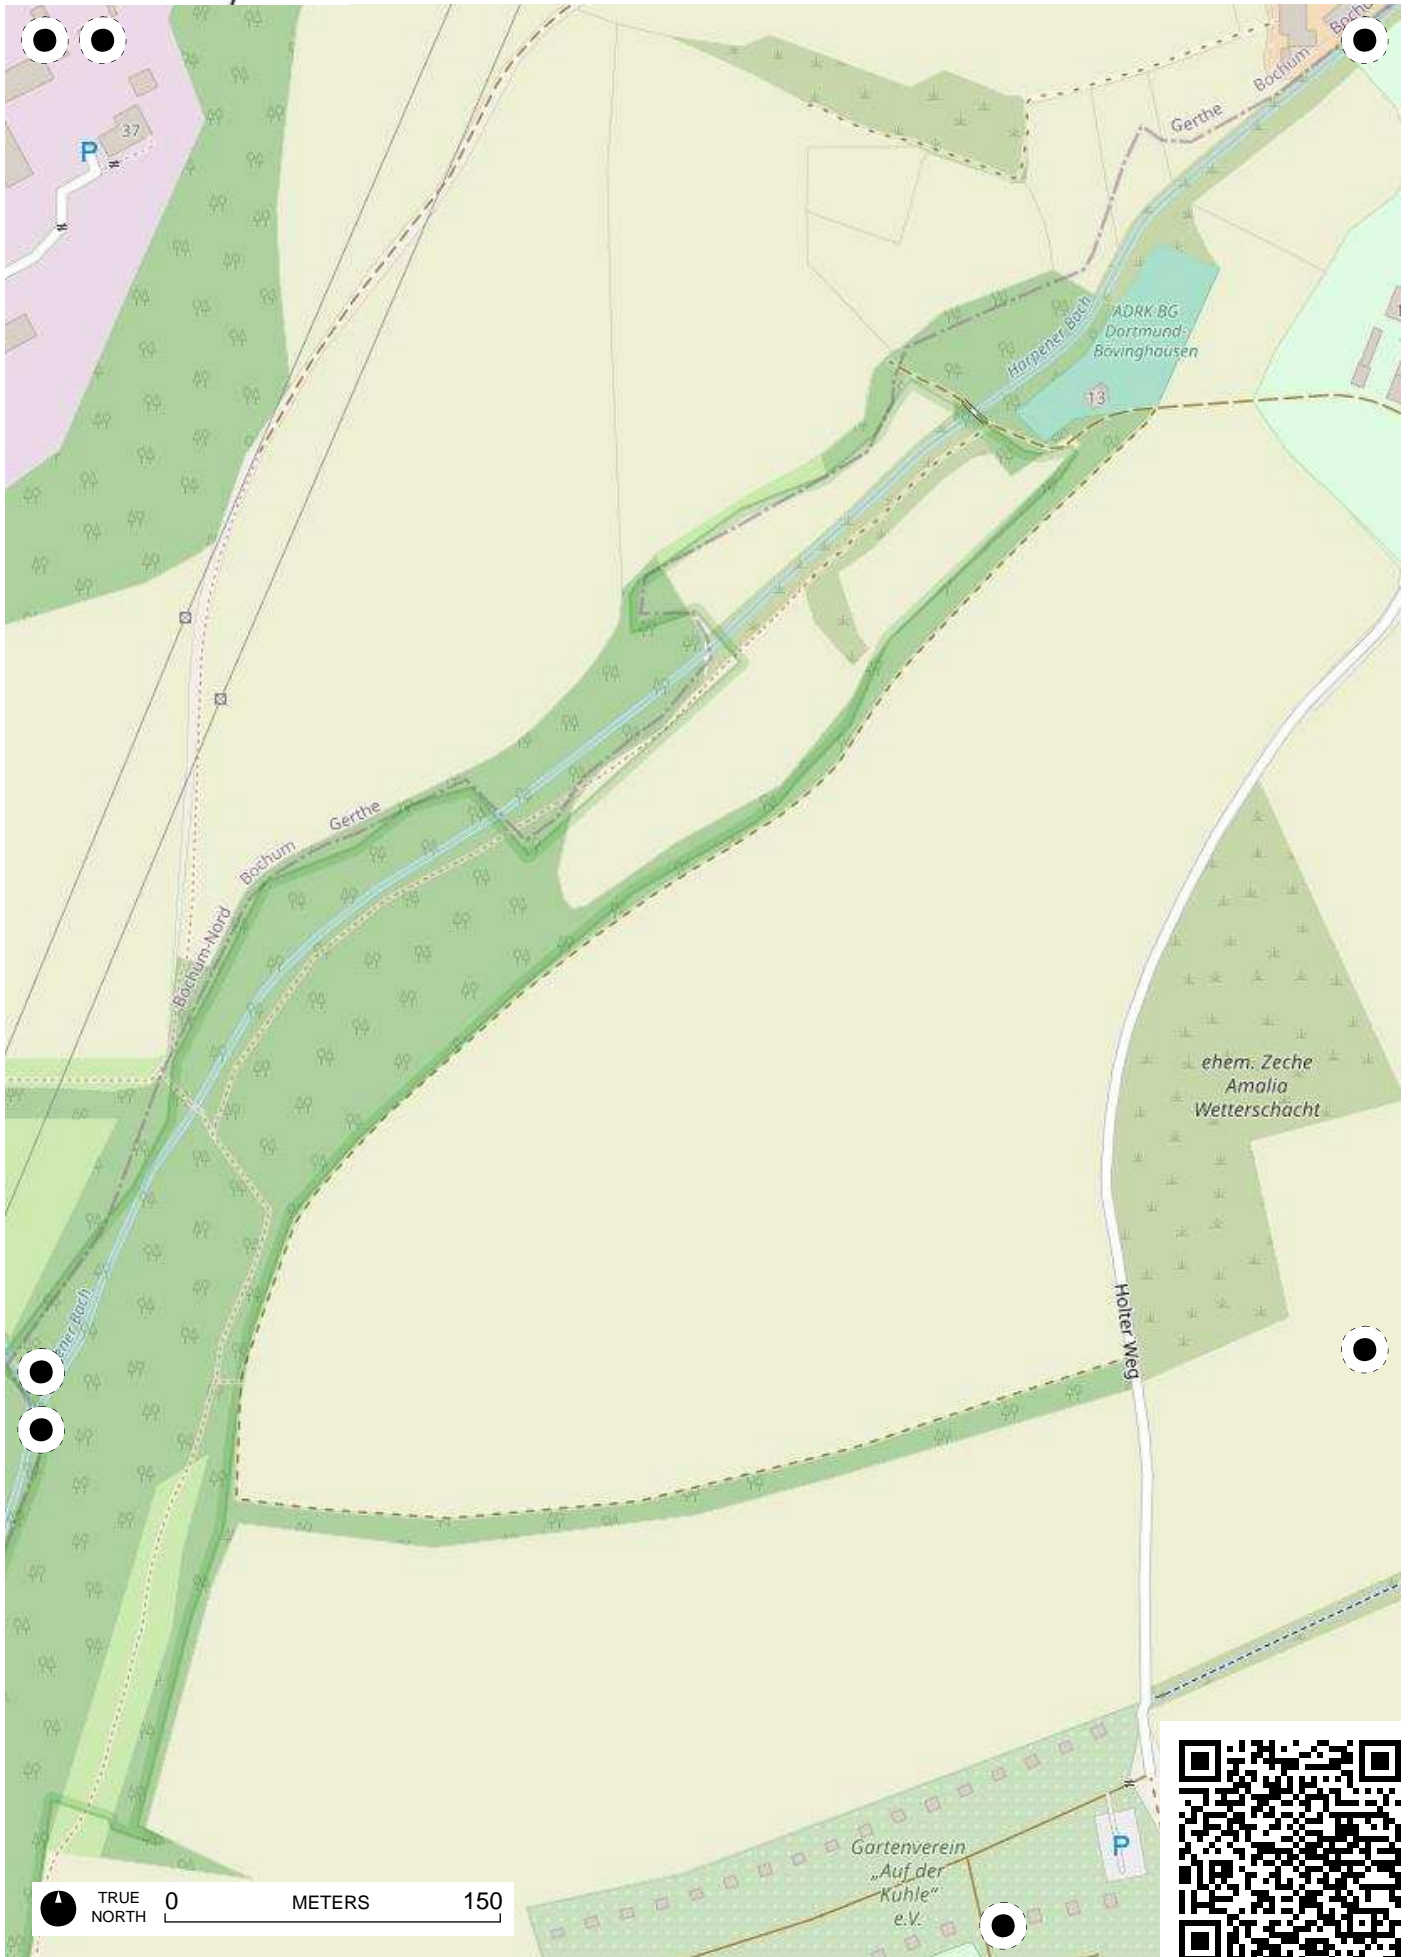

Stadtteil-
Historiker GLS Treuhand in Bochum

100 Jahre Radfahren in Bochum

Radweg-Kartierung 2020

OpenStreetMap
Community Bochum

BOCHUM

GERTHE

TRUE NORTH 0 METERS 150

TRUE NORTH 0 METERS 150

TRUE NORTH 0 150 METERS

TRUE NORTH 0 METERS 150

TRUE NORTH 0 METERS 150

TRUE NORTH 0 METERS 150

TRUE NORTH 0 METERS 150