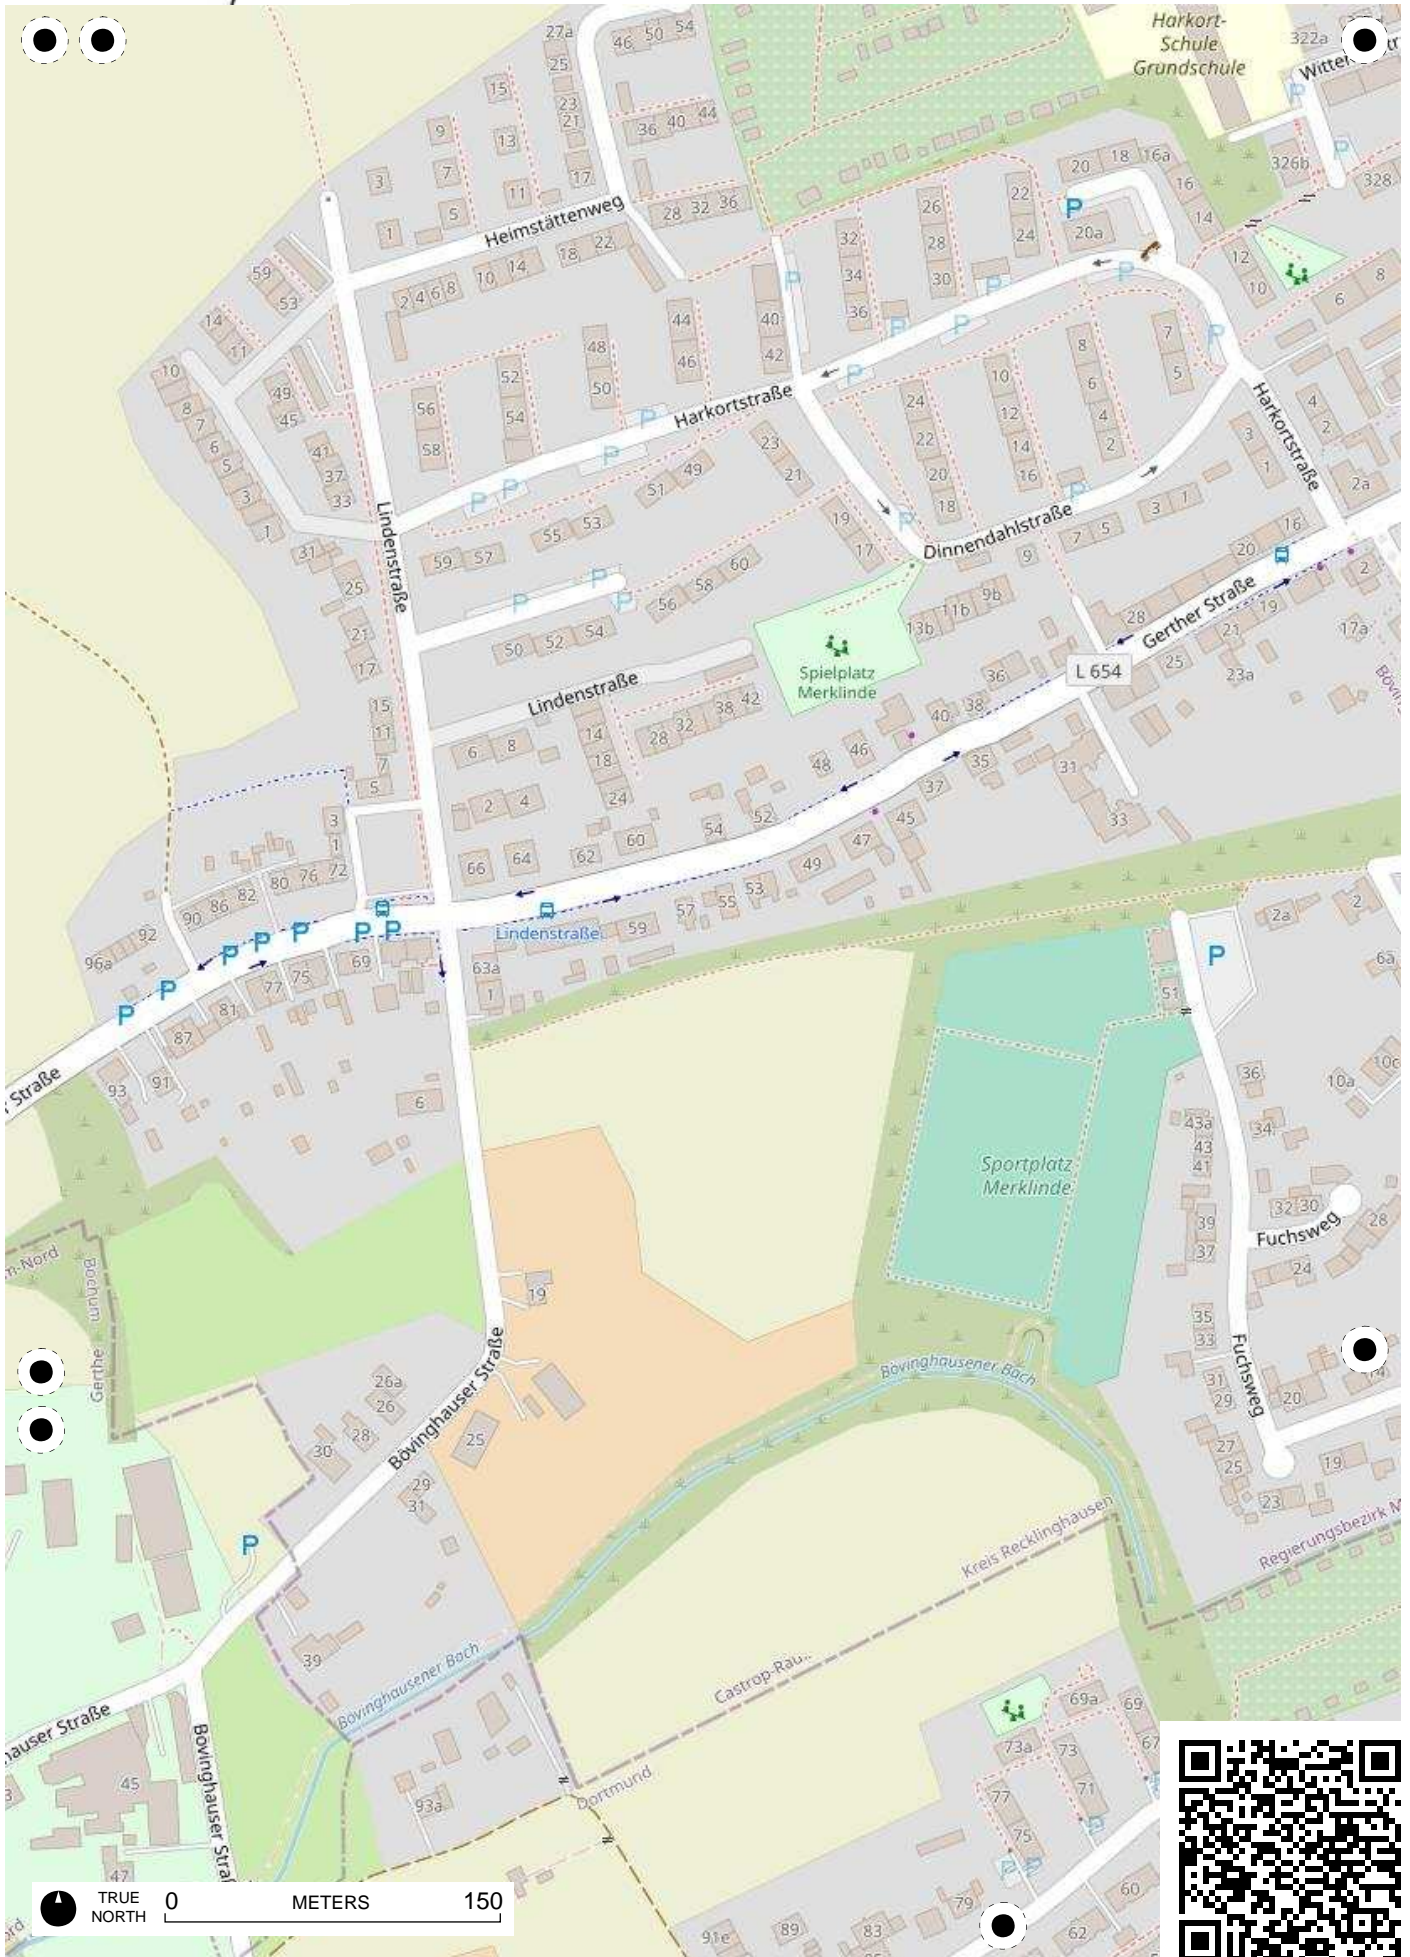

Stadtteil-
Historiker GLS Treuhand in Bochum

100 Jahre Radfahren in Bochum

Radweg-Kartierung 2020

OpenStreetMap
Community Bochum

BOCHUM

GERTHE

TRUE NORTH 0 METERS 150

TRUE NORTH 0 METERS 150

TRUE NORTH 0 150 METERS

TRUE NORTH 0 METERS 150

TRUE NORTH 0 METERS 150

TRUE NORTH 0 METERS 150

TRUE NORTH 0 METERS 150