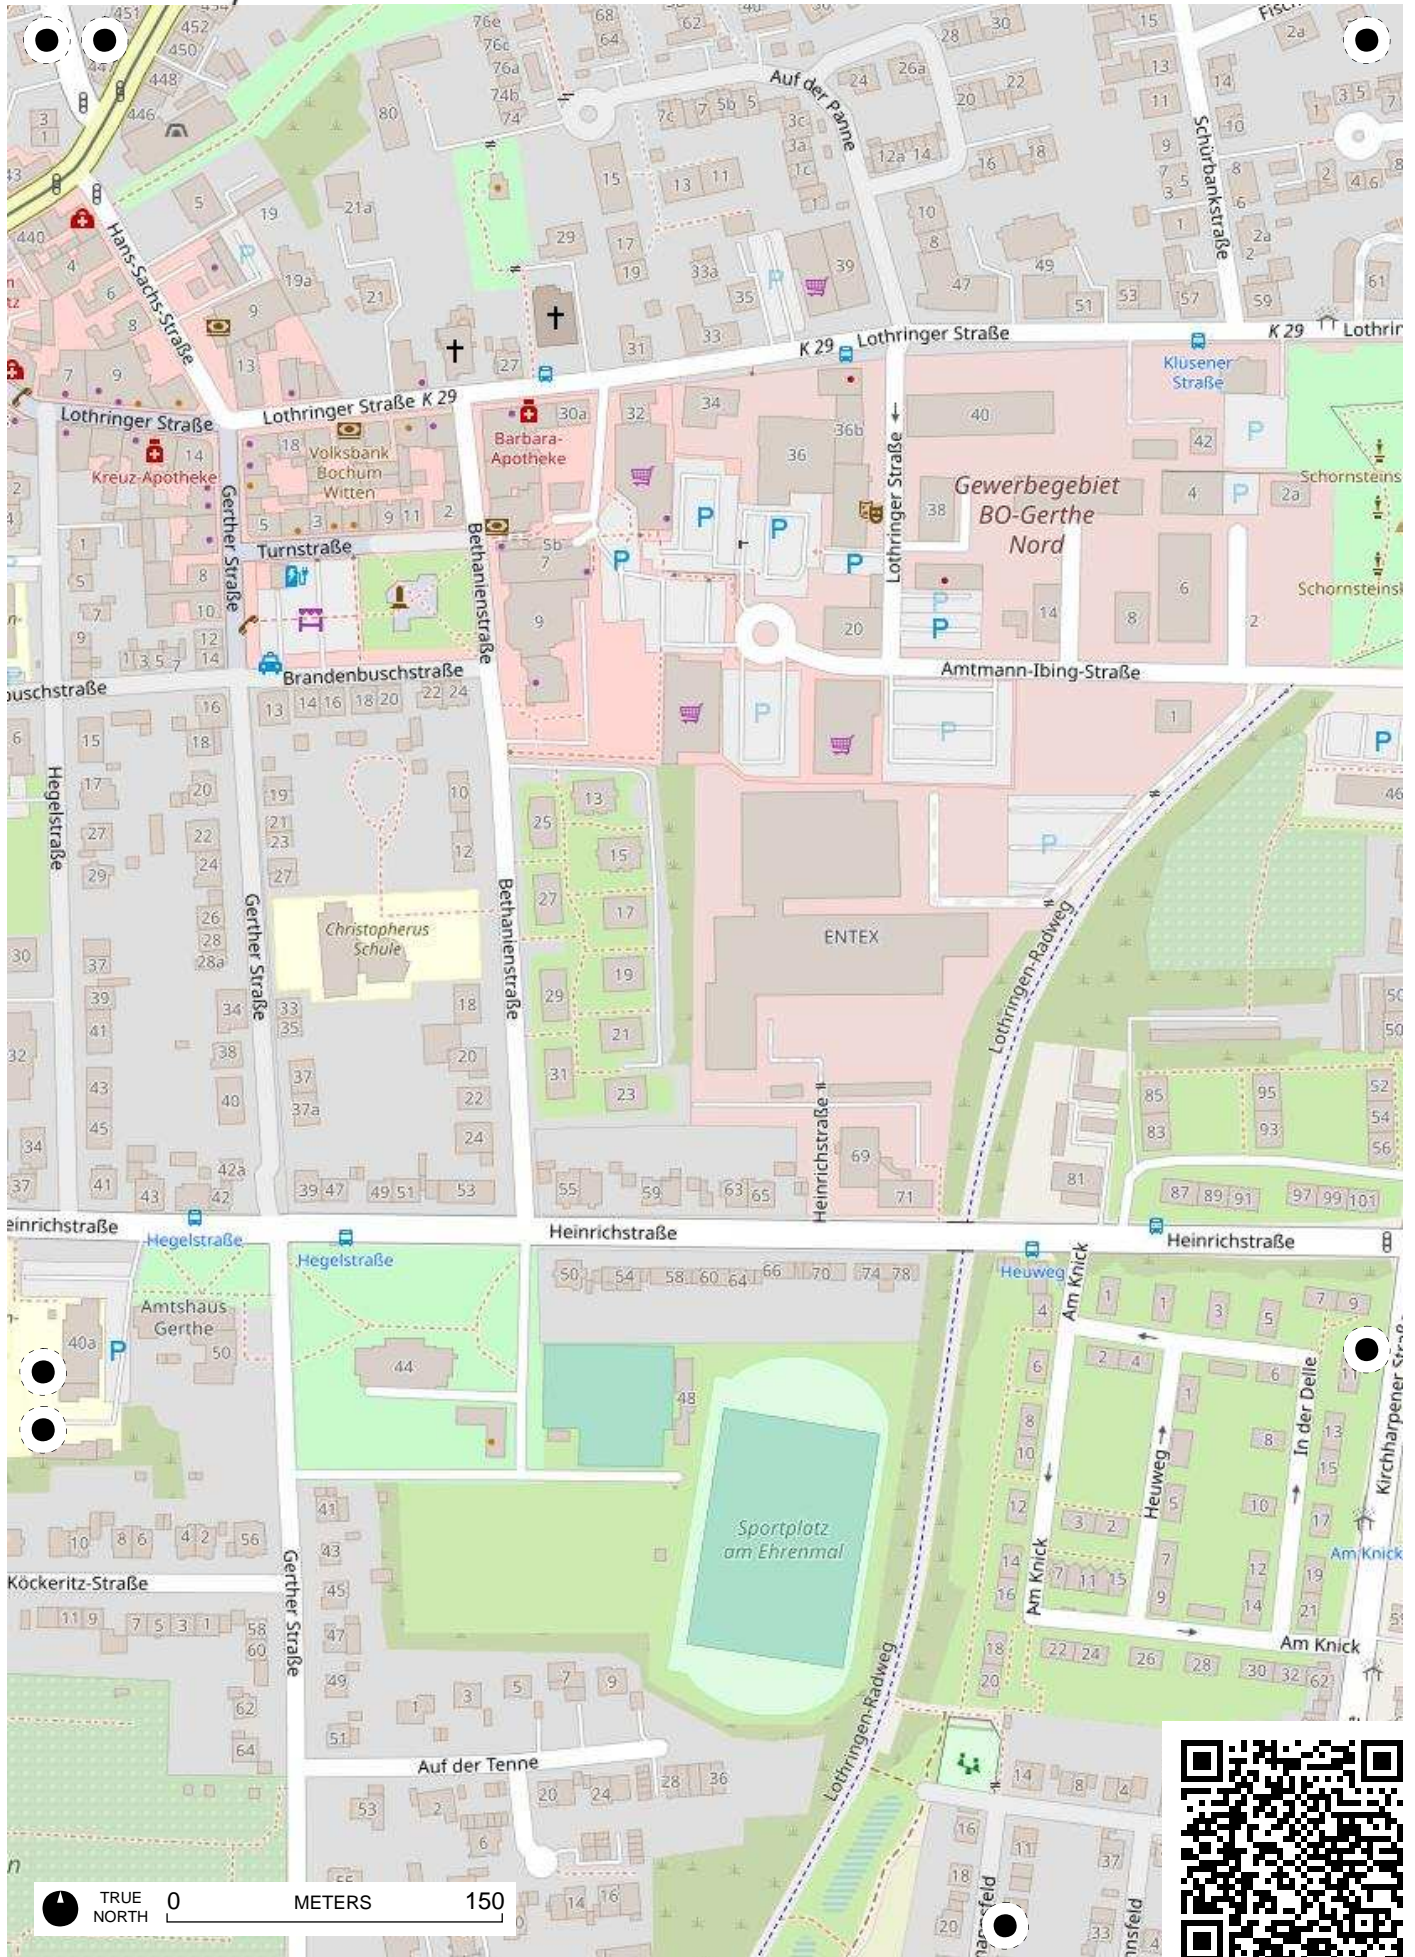

Stadtteil-
Historiker GLS Treuhand in Bochum

100 Jahre Radfahren in Bochum

Radweg-Kartierung 2020

OpenStreetMap
Community Bochum

BOCHUM

GERTHE

TRUE NORTH 0 METERS 150

TRUE NORTH 0 METERS 150

TRUE NORTH 0 150 METERS

TRUE NORTH 0 METERS 150

TRUE NORTH 0 METERS 150

TRUE NORTH 0 METERS 150

TRUE NORTH 0 METERS 150