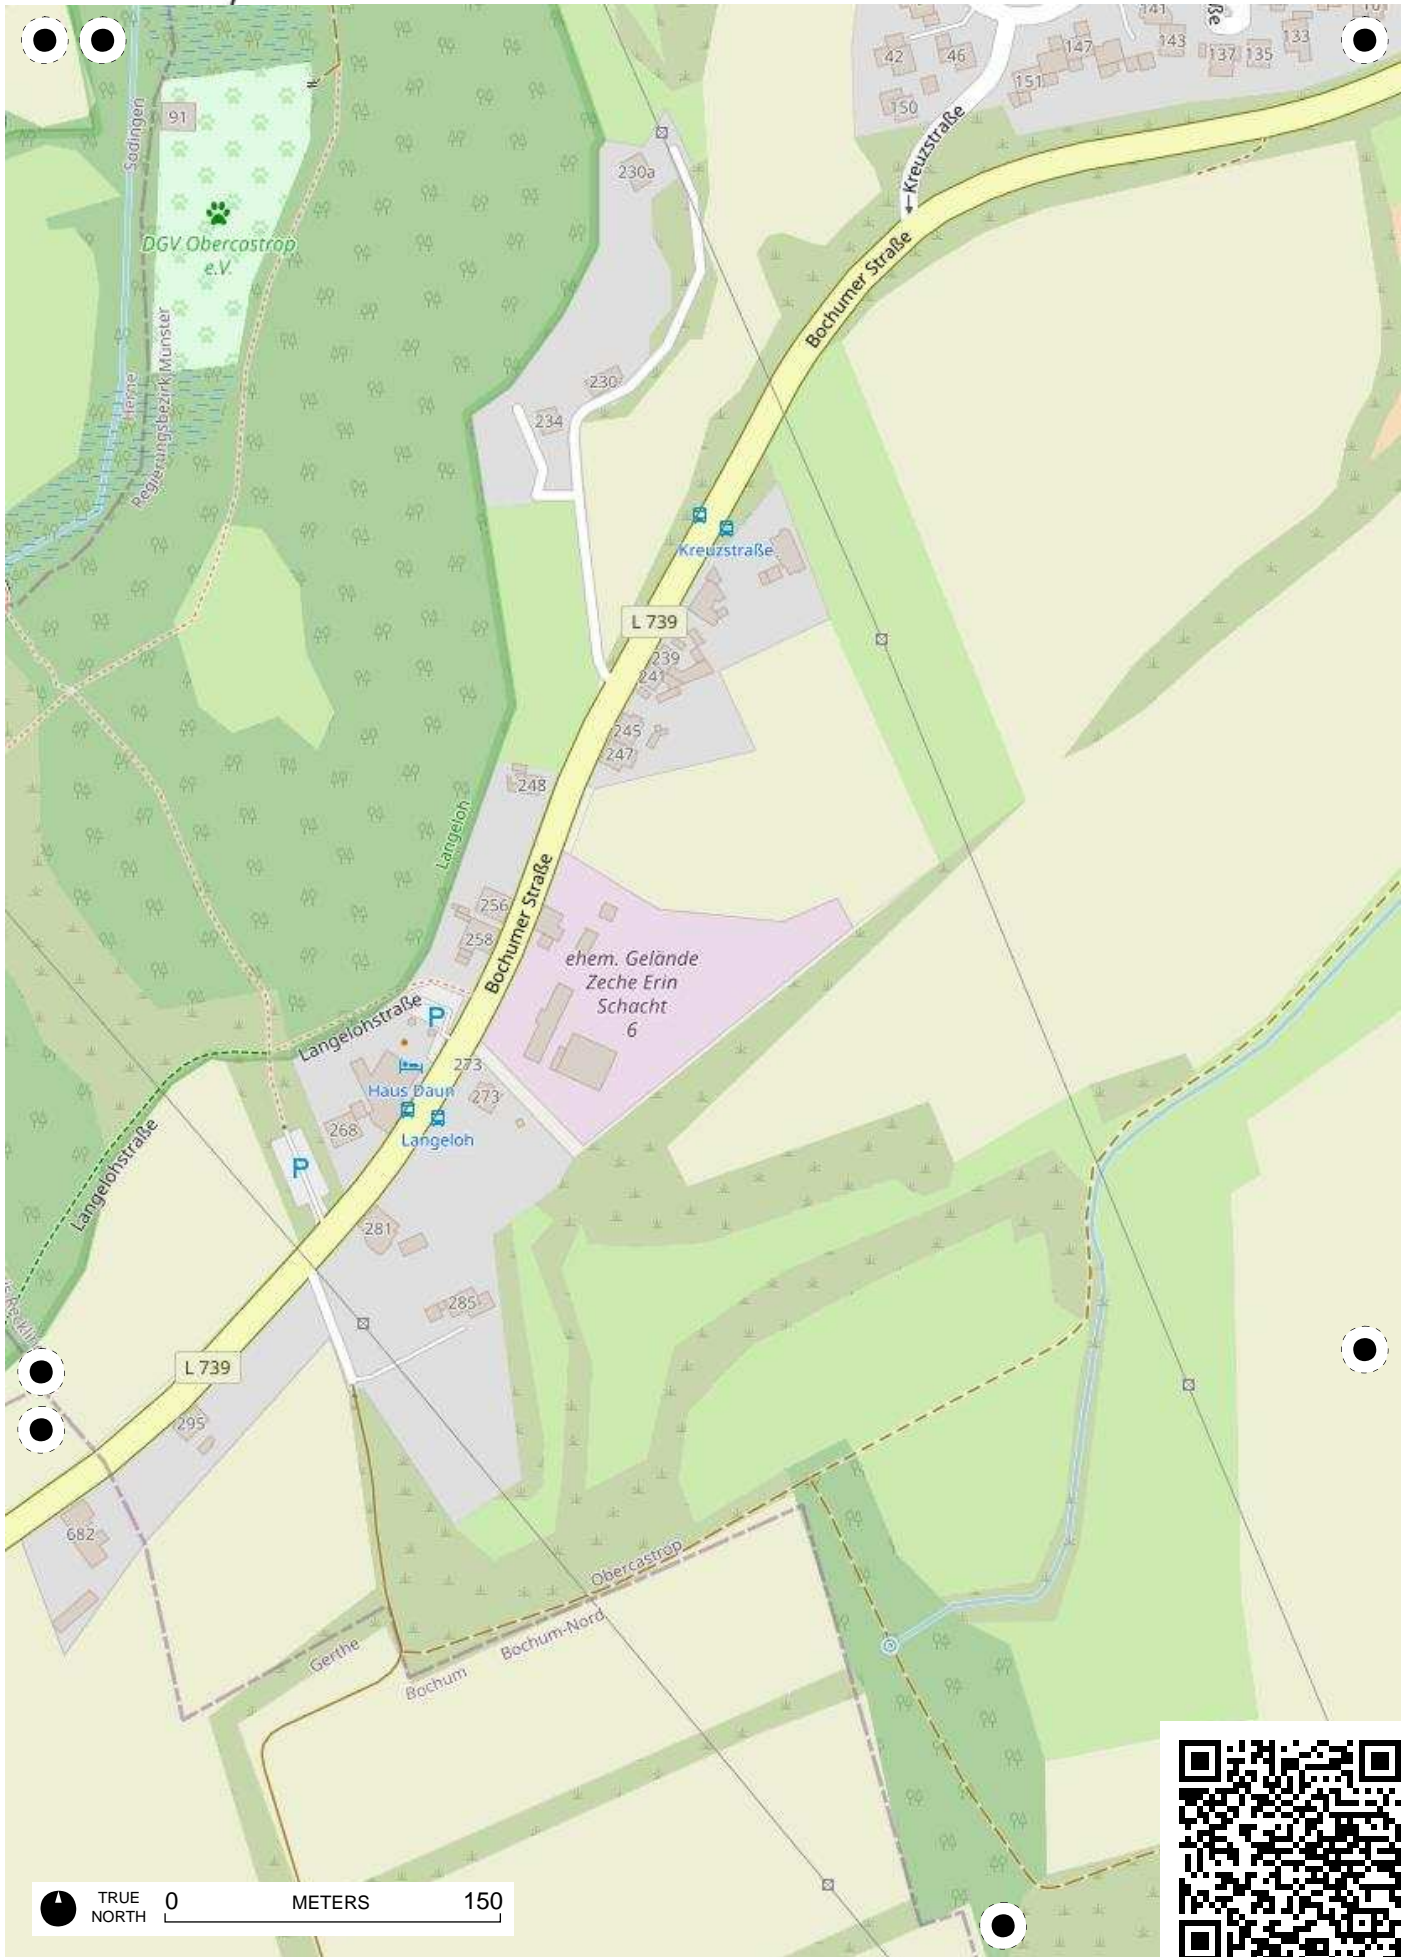

Stadtteil-
Historiker GLS Treuhand in Bochum

100 Jahre Radfahren in Bochum

Radweg-Kartierung 2020

OpenStreetMap
Community Bochum

BOCHUM

GERTHE

TRUE NORTH 0 METERS 150

TRUE NORTH 0 METERS 150

TRUE NORTH 0 150 METERS

TRUE NORTH 0 METERS 150

TRUE NORTH 0 METERS 150

TRUE NORTH 0 METERS 150

TRUE NORTH 0 METERS 150