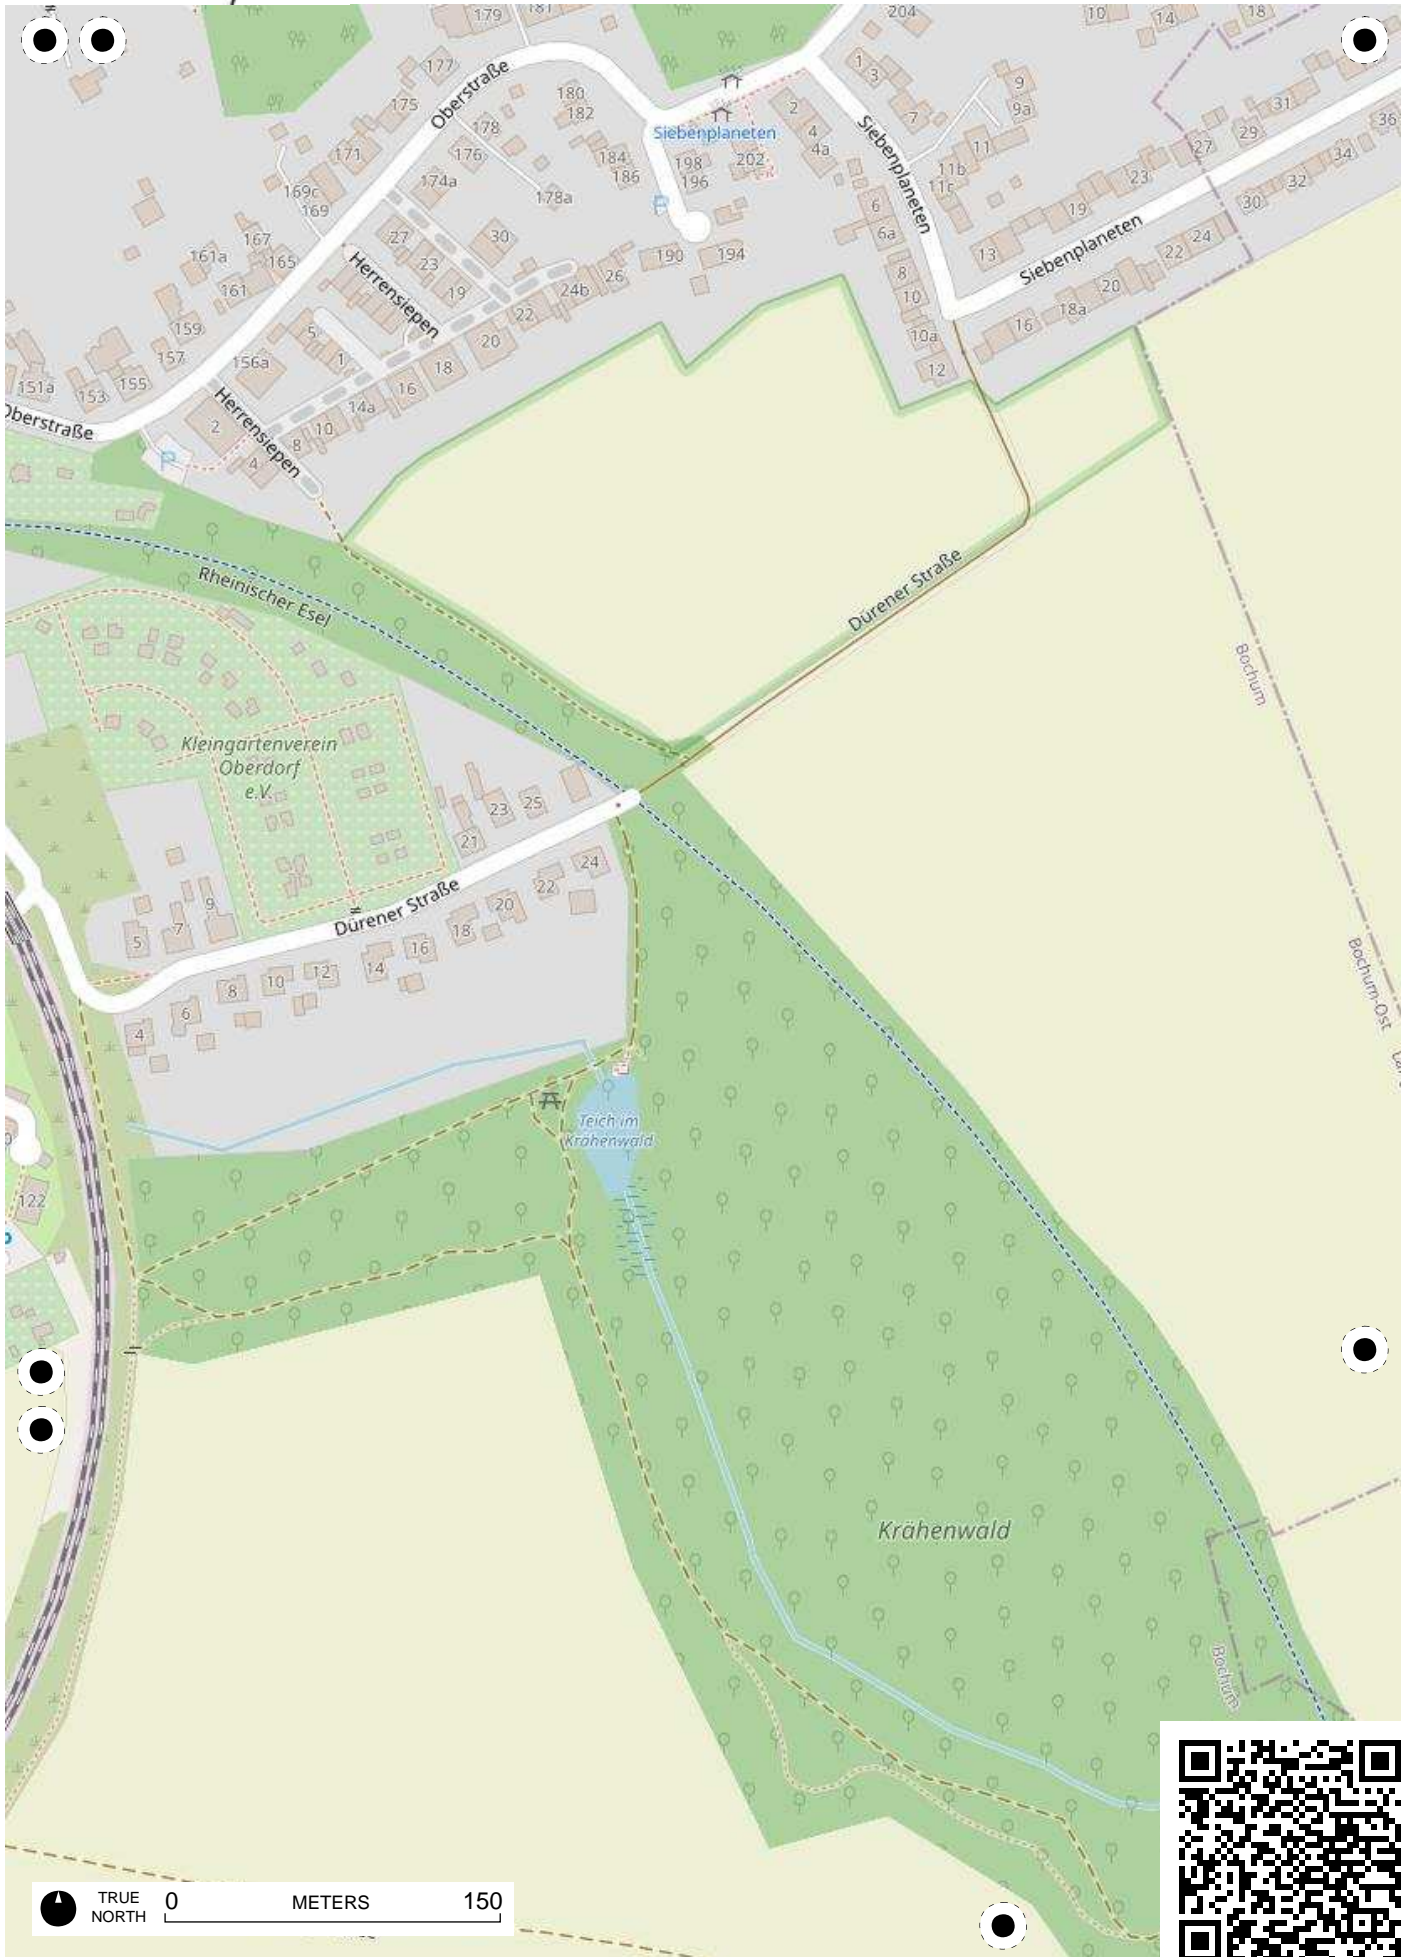

### BOCHUM Langendreer

TRUE NORTH 0 METERS 150